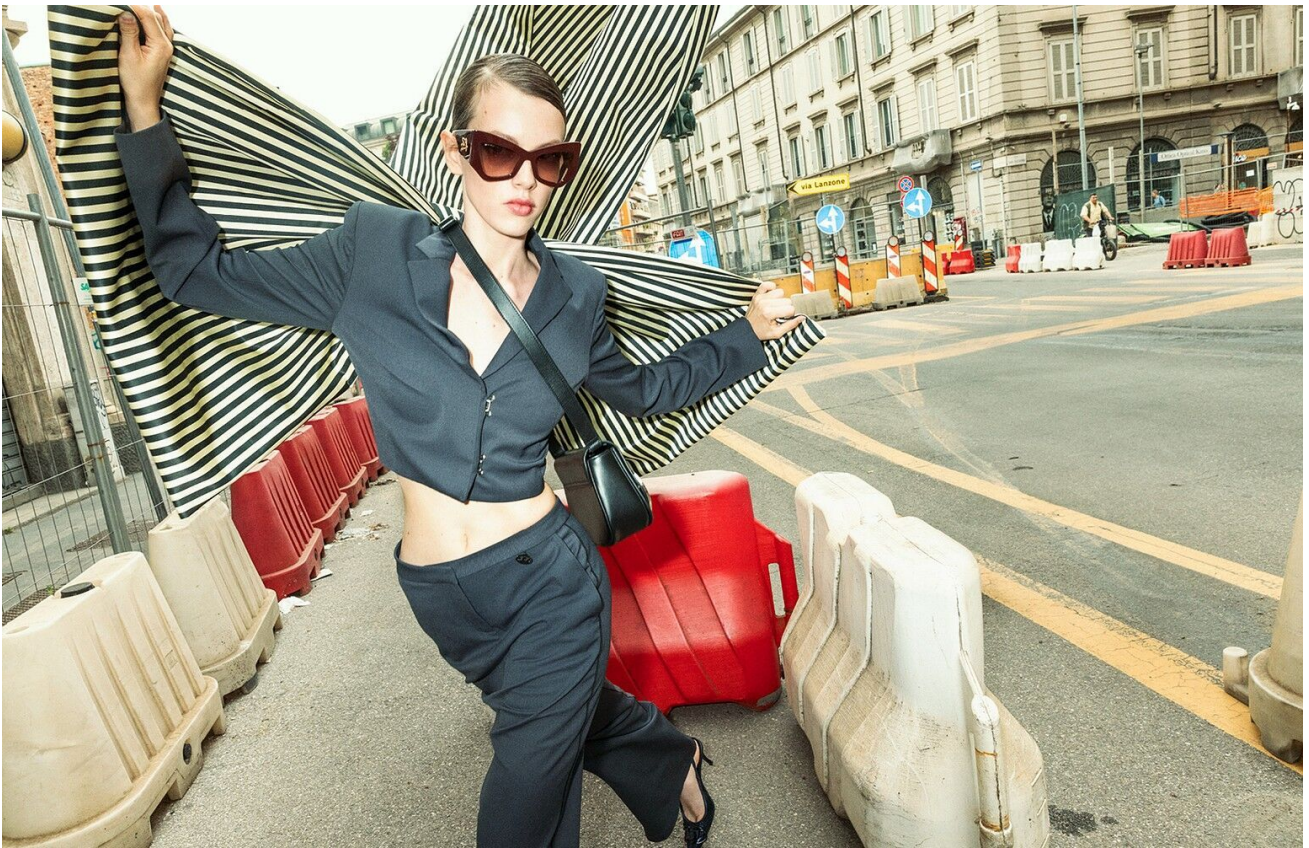

MGM
MODELS

MGM
MODELS

ANNIEK ABMA

height 5'10" · bust 32.5" · waist 25" · hips 35.5" · dress 36 EU/6 US/8 UK
shoes size 38 EU/7 US/5 UK · hair brown · eyes blue

ANNIEK ABMA

height 5'10" · bust 32.5" · waist 25" · hips 35.5" · dress 36 EU/6 US/8 UK
shoes size 38 EU/7 US/5 UK · hair brown · eyes blue